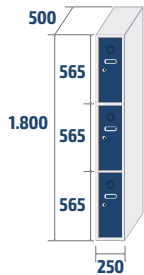

COMBINATIONS AND DIMENSIONS

ECOM PRO SERIES

ECOM-25/1 PRO
COD: 47041
19,9kg · 0,22m³